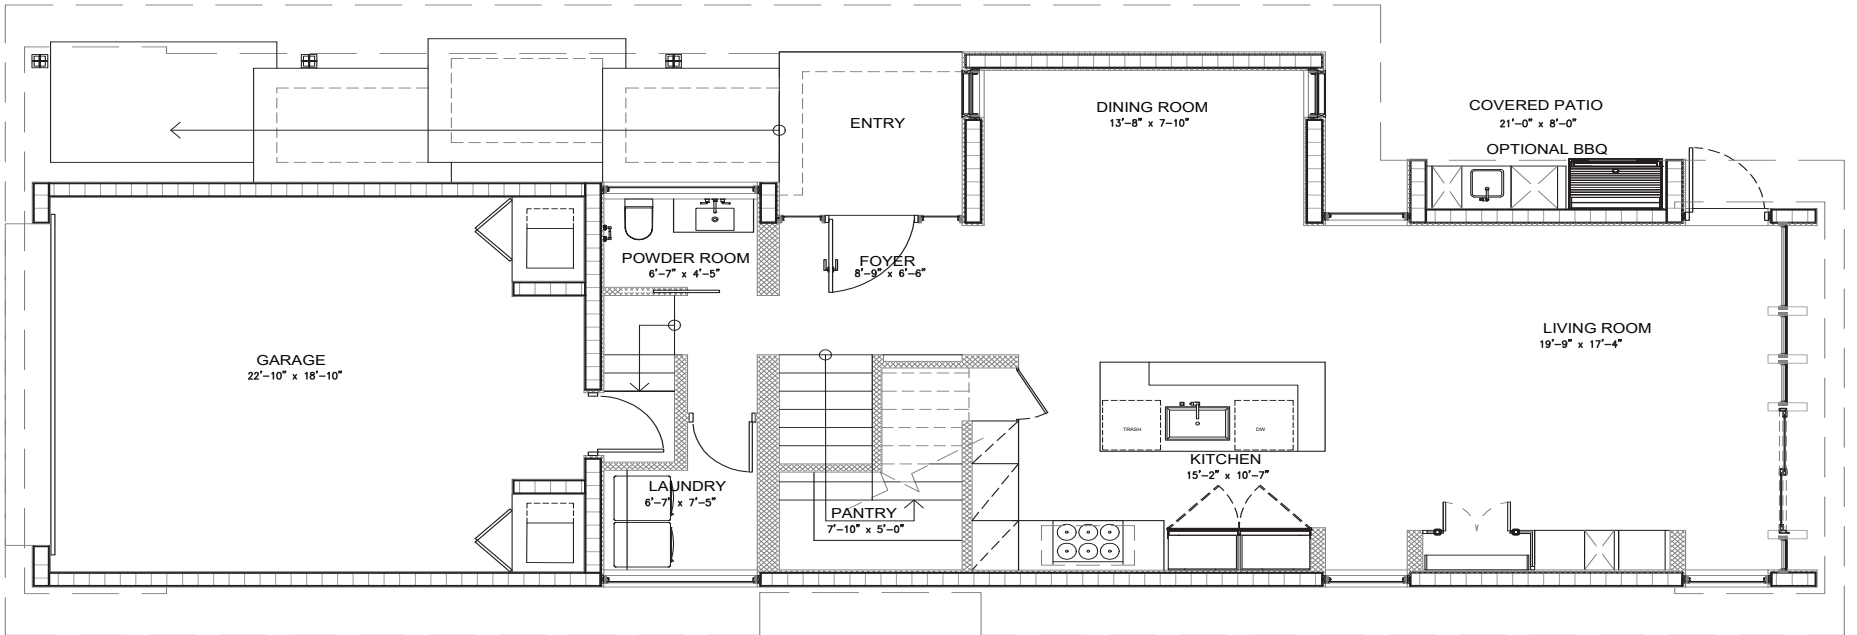

GRAND HARBOR

LAGUNA VILLAGE

MODEL C

1 MODEL C - FIRST FLOOR PLAN DECK OPTION 1
SCALE: 1/8" = 1'-0" 

1 MODEL C - SECOND FLOOR PLAN
SCALE: 1/8" = 1'-0" 

Plans Subject to Change

ONESothebysrealty.com | GrandHarbor@ONESothebysrealty.com