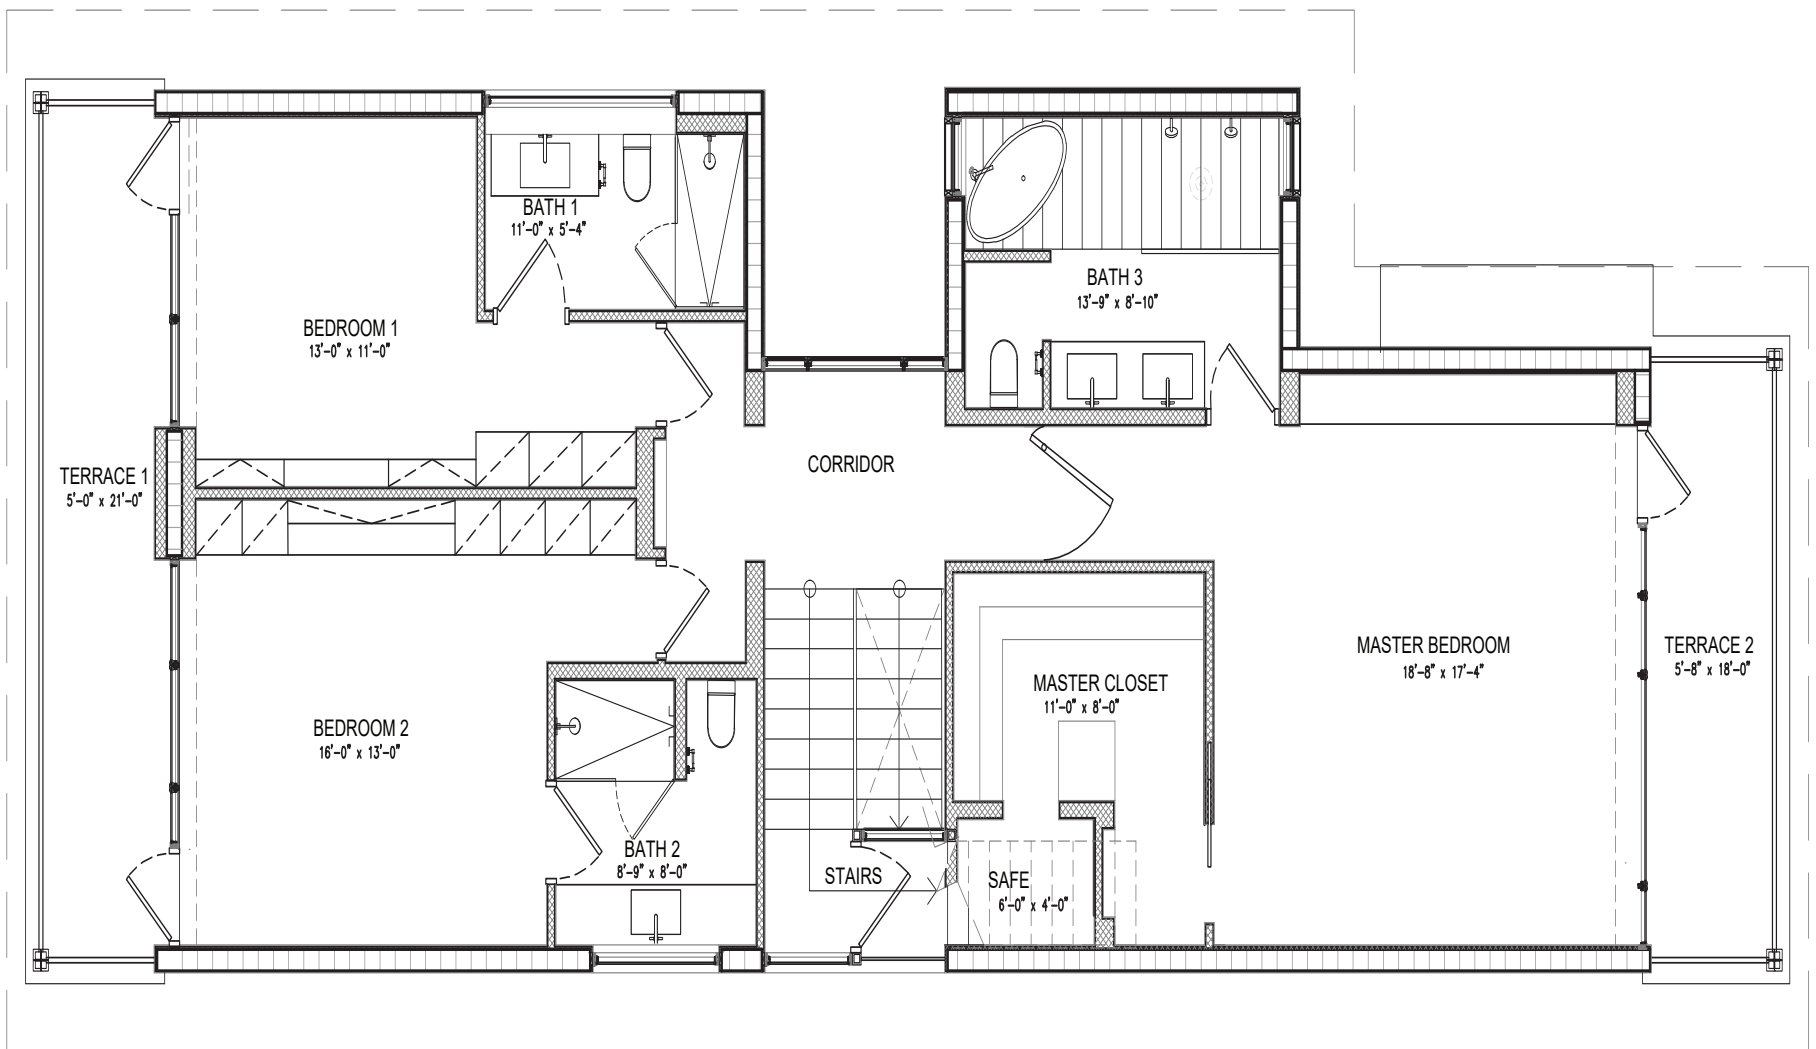

GRAND HARBOR

LAGUNA VILLAGE

MODEL C

1 MODEL C - FIRST FLOOR PLAN DECK OPTION 1
SCALE: 1/8" = 1'-0" 

1 MODEL C - SECOND FLOOR PLAN
SCALE: 1/8" = 1'-0" 

Plans Subject to Change

ONESothebysrealty.com | GrandHarbor@ONESothebysrealty.com